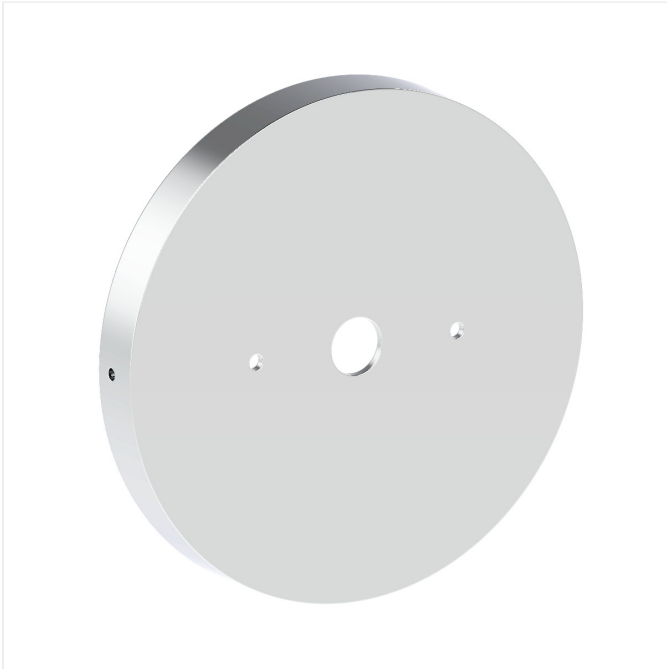

# Fino Optional Wall Plate Kit Spec Sheet

SKU: BKP.3771.01

Ultra thin and minimally scaled, these slender bars of powerful light are mounted in a fixed position on a wall or ceiling. The softly shaped mounting brackets have radiused ends on their linear section and can be mounted to a wall with the addition of a remotely placed LED driver. The 4.5" round Fino Optional Wall Plate Kit may be ordered in conjunction with any [Fino LED Bath Bar](#). This accessory is not included unless ordered separately.

This family is also available as a [Pendant](#) and [Duo Pendant](#).

Learn more: <https://sonnemanlight.com/fino-optional-wall-plate-kit>

Type #:

## Dimensions

Depth:	.5"
Diameter:	4.5"
Size:	4.5"