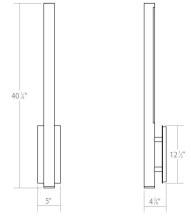

Project:

Flue LED Sconce Spec Sheet

SKU: 7482.74-WL Learn more at:
<https://sonnemanlight.com/flue-led-sconce>

Description: Dramatically powerful in scale and presence, these bold pipes make a strong statement about the materials and details of the industrial aesthetic. Reflecting illumination back to the wall and directing an independent beam downward, the simplicity brings strength to the surface and surroundings.

Type #:

Dimensions

Height:	40"
Width:	5"
Extends:	5"
Minimum Extension:	5"
Maximum Extension:	5"
Size:	40"

Electrical Specs

Bulb(s) Included?:	Yes
Bulb 1 Type:	Integral LED
Bulb Quantity:	1
Input Voltage:	120VAC
Wattage:	15
Initial Lumens:	1500
Delivered Lumens:	1000
Color Temperature:	3000K
CRI:	90
Power Supply Type:	Driver
Power Supply Quantity:	1
Power Supply Location:	Outlet Box
Dimming Type:	TRIAC/ELV

Installation

Installation:	Licensed electrician required
Installation Orientation:	Vertical

Shipping

Carton 1 L x W x H:	45" X 10" X 9"
Carton 1 Gross Weight:	16 LBS

Shade

Shade 1 Material:	Aluminum
-------------------	----------