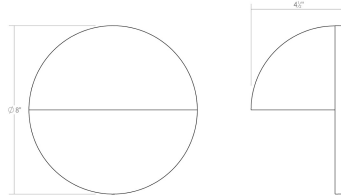

Project:

Mezza Cupola LED Sconce Spec Sheet

SKU: 7472.98-WL Learn more at:
<https://sonnemanlight.com/mezza-cupola-led-sconce>

Description: A cast aluminum half dome on a circular disc integrates harmonious geometry across volume and plane, directing light downward. Also available as a [Mezza Vetro LED Sconce](#).

Type #:

Dimensions

Extends:	5"
Minimum Extension:	5
Maximum Extension:	5
Diameter:	8"
Canopy/Backplate/Base:	8"
Size:	8"

Electrical Specs

Bulb(s) Included?:	Yes
Bulb 1 Type:	Integral LED
Bulb Quantity:	1
Input Voltage:	120VAC
Wattage:	13
Initial Lumens:	1500
Delivered Lumens:	630
Color Temperature:	3000K
CRI:	90
Power Supply Type:	Driver
Power Supply Quantity:	1
Power Supply Location:	Outlet Box
Dimming Type:	TRIAC/ELV
Bulb Max Wattage:	13

Installation

Installation:	Licensed electrician required
Installation Orientation:	Vertical

Shipping

Carton 1 L x W x H:	12" X 12" X 8"
Carton 1 Gross Weight:	7 LBS
Fixture Weight:	4

Shade

Shade 1 Material:	Aluminum
-------------------	----------