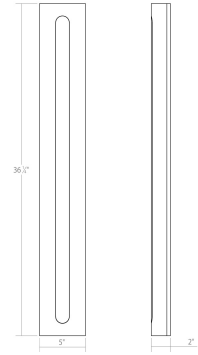

Project:

Porta LED Sconce Spec Sheet

SKU: 7444.72-WL Learn more at:
<https://sonnemanlight.com/porta-led-sconce>

Description: Illumination radiates from an embedded oval diffuser within a half-round pilaster column. Porta is a softly geometric approach to modern form from a classical architectural reference.

Type #:

Dimensions

Height:	36.25"
Width:	5"
Extends:	2"
Minimum Extension:	2"
Maximum Extension:	2"
Size:	36"
Canopy/Backplate/Base Width:	4.25
Canopy/Backplate/Base Height:	35.5

Electrical Specs

Bulb(s) Included?:	Yes
Bulb 1 Type:	Integral LED
Bulb Quantity:	1
Input Voltage:	120VAC
Wattage:	15
Initial Lumens:	900
Delivered Lumens:	400
Color Temperature:	3000K
CRI:	90
Power Supply Type:	Driver
Power Supply Quantity:	1
Power Supply Location:	Outlet Box
Dimming Type:	TRIAC/ELV
Bulb Max Wattage:	15

Installation

Installation:	Licensed electrician required
Installation Orientation:	Any Orientation

Shipping

Carton 1 L x W x H:	41" X 10" X 8"
Carton 1 Gross Weight:	12 LBS
Fixture Weight:	10

Shade

Shade 1 Material:	Optical Acrylic
-------------------	-----------------