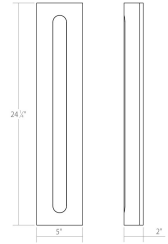

Project:

Porta LED Sconce Spec Sheet

SKU: 7442.98-WL Learn more at:
<https://sonnemanlight.com/porta-led-sconce>

Description: Illumination radiates from an embedded oval diffuser within a half-round pilaster column. Porta is a softly geometric approach to modern form from a classical architectural reference.

Type #:

Dimensions

Height:	24.25"
Width:	5"
Extends:	2"
Minimum Extension:	2"
Maximum Extension:	2"
Size:	24"
Canopy/Backplate/Base Width:	4.25
Canopy/Backplate/Base Height:	23.5

Electrical Specs

Bulb(s) Included?:	Yes
Bulb 1 Type:	Integral LED
Bulb Quantity:	1
Input Voltage:	120VAC
Wattage:	10
Initial Lumens:	630
Delivered Lumens2:	275
Color Temperature:	3000K
CRI:	90
Power Supply Type:	Driver
Power Supply Quantity:	1
Power Supply Location:	Outlet Box
Dimming Type:	TRIAC/ELV
Bulb Max Wattage:	10

Installation

Installation:	Licensed electrician required
Installation Orientation:	Any Orientation

Shipping

Carton 1 L x W x H:	29" X 10" X 8"
Carton 1 Gross Weight:	9 LBS
Fixture Weight:	7

Shade

Shade 1 Material:	Optical Acrylic
-------------------	-----------------