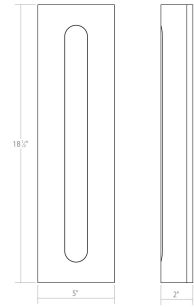

Project:

Porta LED Sconce Spec Sheet

SKU: 7440.72-WL Learn more at:
<https://sonnemanlight.com/porta-led-sconce>

Description: Illumination radiates from an embedded oval diffuser within a half-round pilaster column. Porta is a softly geometric approach to modern form from a classical architectural reference.

Type #:

Dimensions

Height:	18.25"
Width:	5"
Extends:	2"
Minimum Extension:	2"
Maximum Extension:	2"
Size:	18"
Canopy/Backplate/Base Width:	4.25
Canopy/Backplate/Base Height:	17.5

Electrical Specs

Bulb(s) Included?:	Yes
Bulb 1 Type:	Integral LED
Bulb Quantity:	1
Input Voltage:	120VAC
Wattage:	10
Initial Lumens:	600
Delivered Lumens:	260
Color Temperature:	3000K
CRI:	90
Power Supply Type:	Driver
Power Supply Quantity:	1
Power Supply Location:	Outlet Box
Dimming Type:	TRIAC/ELV
Bulb Max Wattage:	10

Installation

Installation:	Licensed electrician required
Installation Orientation:	Any Orientation

Shipping

Carton 1 L x W x H:	22" X 10" X 8"
Carton 1 Gross Weight:	7 LBS
Fixture Weight:	5

Shade

Shade 1 Material:	Optical Acrylic
-------------------	-----------------