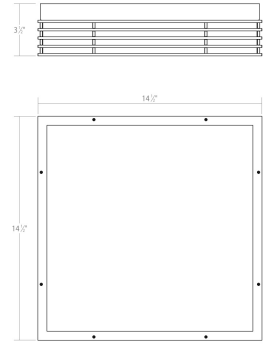

Project:

Marue LED Surface Mount Spec Sheet

SKU: 7427.98 Learn more at:
<https://sonnemanlight.com/marue-led-surface-mount>

Description: Simplicity flows from the rhythm of rings of diffused light along its height. These surface-mounted fixtures have a crisp refined presence with a modern edge.

Type #:

Dimensions

Height:	3.5"
Width:	14.75"
Length:	14.75"
Diameter:	7.75"
Shape:	Square
Size:	14"
Canopy/Backplate/Base Width:	14.25
Canopy/Backplate/Base Depth:	14.25

Electrical Specs

Bulb(s) Included?:	Yes
Bulb 1 Type:	Integral LED
Bulb Quantity:	1
Input Voltage:	100-277VAC
Wattage:	50
Initial Lumens:	5100
Delivered Lumens:	3600
Color Temperature:	3000K
CRI:	90
Power Supply Type:	Driver
Power Supply Quantity:	1
Power Supply Location:	Canopy
Dimming Type:	TRIAC/ELV/ 0-10V
Bulb Max Wattage:	50

Installation

Installation:	Licensed electrician required
---------------	-------------------------------

Shipping

Carton 1 L x W x H:	19" X 19" X 8"
Carton 1 Gross Weight:	15 LBS
Fixture Weight:	13

Shade

Shade 1 Material:	Optical Acrylic
-------------------	-----------------