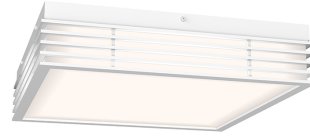

Project:

Marue LED Surface Mount Spec Sheet

SKU: 7427.98 Learn more at:
<https://sonnemanlight.com/marue-led-surface-mount>

Description: Simplicity flows from the rhythm of rings of diffused light along its height. These surface-mounted fixtures have a crisp refined presence with a modern edge.

Type #:

Dimensions

Height:	3.5"
Width:	14.75"
Length:	14.75"
Diameter:	7.75"
Shape:	Square
Size:	14"
Canopy/Backplate/Base Width:	14.25
Canopy/Backplate/Base Depth:	14.25

Electrical Specs

Bulb(s) Included?:	Yes
Bulb 1 Type:	Integral LED
Bulb Quantity:	1
Input Voltage:	100-277VAC
Wattage:	50
Initial Lumens:	5100
Delivered Lumens:	3600
Color Temperature:	3000K
CRI:	90
Power Supply Type:	Driver
Power Supply Quantity:	1
Power Supply Location:	Canopy
Dimming Type:	TRIAC/ELV/ 0-10V
Bulb Max Wattage:	50

Installation

Installation:	Licensed electrician required
---------------	-------------------------------

Shipping

Carton 1 L x W x H:	19" X 19" X 8"
Carton 1 Gross Weight:	15 LBS
Fixture Weight:	13

Shade

Shade 1 Material:	Optical Acrylic
-------------------	-----------------

Available Finishes

Available Finishes: Textured Bronze (.72), Textured Gray (.74), Textured White (.98)

General Listings

Features:	Damp Rated
Certification:	C-ETL-US
Color/Finish:	Textured White (.98)
Dark Sky Friendly:	N