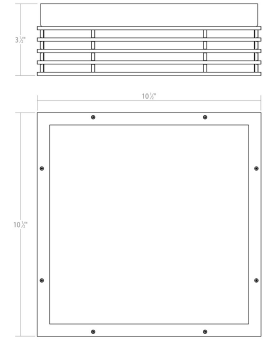

Project:

Marue LED Surface Mount Spec Sheet

SKU: 7426.98 Learn more at:
<https://sonnemanlight.com/marue-led-surface-mount>

Description: Simplicity flows from the rhythm of rings of diffused light along its height. These surface-mounted fixtures have a crisp refined presence with a modern edge.

Type #:

Dimensions

Height:	3.5"
Width:	10.75"
Length:	10.75"
Diameter:	7.75"
Shape:	Square
Size:	10"
Canopy/Backplate/Base Width:	10.25
Canopy/Backplate/Base Depth:	10.25

Electrical Specs

Bulb(s) Included?:	Yes
Bulb 1 Type:	Integral LED
Bulb Quantity:	1
Input Voltage:	100-277VAC
Wattage:	30
Initial Lumens:	3000
Delivered Lumens:	2100
Color Temperature:	3000K
CRI:	90
Power Supply Type:	Driver
Power Supply Quantity:	1
Power Supply Location:	Canopy
Dimming Type:	TRIAC/ELV/ 0-10V
Bulb Max Wattage:	30

Installation

Installation:

Licensed electrician required

Shipping

Carton 1 L x W x H:	15" X 15" X 8"
Carton 1 Gross Weight:	10 LBS
Fixture Weight:	8

Shade

Shade 1 Material:	Optical Acrylic
-------------------	-----------------