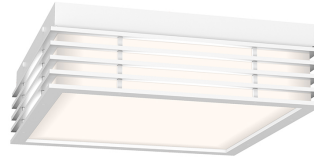

Project:

Marue LED Surface Mount Spec Sheet

SKU: 7426.98 Learn more at:
<https://sonnemanlight.com/marue-led-surface-mount>

Description: Simplicity flows from the rhythm of rings of diffused light along its height. These surface-mounted fixtures have a crisp refined presence with a modern edge.

Type #:

Dimensions

Height:	3.5"
Width:	10.75"
Length:	10.75"
Diameter:	7.75"
Shape:	Square
Size:	10"
Canopy/Backplate/Base Width:	10.25
Canopy/Backplate/Base Depth:	10.25

Electrical Specs

Bulb(s) Included?:	Yes
Bulb 1 Type:	Integral LED
Bulb Quantity:	1
Input Voltage:	100-277VAC
Wattage:	30
Initial Lumens:	3000
Delivered Lumens:	2100
Color Temperature:	3000K
CRI:	90
Power Supply Type:	Driver
Power Supply Quantity:	1
Power Supply Location:	Canopy
Dimming Type:	TRIAC/ELV/ 0-10V
Bulb Max Wattage:	30

Installation

Installation:

Licensed electrician required

Shipping

Carton 1 L x W x H:	15" X 15" X 8"
Carton 1 Gross Weight:	10 LBS
Fixture Weight:	8

Shade

Shade 1 Material:	Optical Acrylic
-------------------	-----------------

Available Finishes

Available Finishes: Textured Bronze (.72), Textured Gray (.74), Textured White (.98)

General Listings

Features:	Damp Rated
Certification:	C-ETL-US
Color/Finish:	Textured White (.98)
Dark Sky Friendly:	N