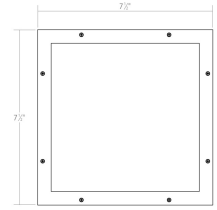

## Dimensions

Height:	3.5"
Width:	7.75"
Length:	7.75"
Diameter:	7.75"
Shape:	Square
Size:	7"
Canopy/Backplate/Base Width:	7.25
Canopy/Backplate/Base Depth:	7.25