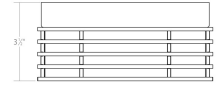

## Dimensions

Height:	3.5"
Width:	7.75"
Length:	7.75"
Diameter:	7.75"
Shape:	Square
Size:	7"
Canopy/Backplate/Base Width:	7.25
Canopy/Backplate/Base Depth:	7.25