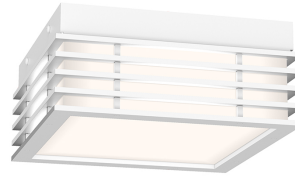

# Marue LED Surface Mount Spec Sheet

SKU: 7425.98    Learn more at:  
<https://sonnemanlight.com/marue-led-surface-mount>

Description: Simplicity flows from the rhythm of rings of diffused light along its height. These surface-mounted fixtures have a crisp refined presence with a modern edge.

## Dimensions

Height:	3.5"
Width:	7.75"
Length:	7.75"
Diameter:	7.75"
Shape:	Square
Size:	7"
Canopy/Backplate/Base Width:	7.25
Canopy/Backplate/Base Depth:	7.25