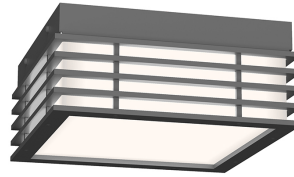

Project:

Marue LED Surface Mount Spec Sheet

SKU: 7425.74 Learn more at:
<https://sonnemanlight.com/marue-led-surface-mount>

Description: Simplicity flows from the rhythm of rings of diffused light along its height. These surface-mounted fixtures have a crisp refined presence with a modern edge.

Type #:

Dimensions

Height:	3.5"
Width:	7.75"
Length:	7.75"
Diameter:	7.75"
Shape:	Square
Size:	7"
Canopy/Backplate/Base Width:	7.25
Canopy/Backplate/Base Depth:	7.25

Electrical Specs

Bulb(s) Included?:	Yes
Bulb 1 Type:	Integral LED
Bulb Quantity:	1
Input Voltage:	100-277VAC
Wattage:	19
Initial Lumens:	1900
Delivered Lumens:	1330
Color Temperature:	3000K
CRI:	90
Power Supply Type:	Driver
Power Supply Quantity:	1
Power Supply Location:	Canopy
Dimming Type:	TRIAC/ELV/ 0-10V
Bulb Max Wattage:	19

Installation

Installation:

Licensed electrician required

Shipping

Carton 1 L x W x H:	12" X 12" X 8"
Carton 1 Gross Weight:	7 LBS
Fixture Weight:	5

Shade

Shade 1 Material:	Optical Acrylic
-------------------	-----------------