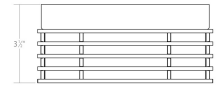

Type #:

Dimensions

Height:	3.5"
Width:	7.75"
Length:	7.75"
Diameter:	7.75"
Shape:	Square
Size:	7"
Canopy/Backplate/Base Width:	7.25
Canopy/Backplate/Base Depth:	7.25

Electrical Specs

Bulb(s) Included?:	Yes
Bulb 1 Type:	Integral LED
Bulb Quantity:	1
Input Voltage:	100-277VAC
Wattage:	19
Initial Lumens:	1900
Delivered Lumens:	1330
Color Temperature:	3000K
CRI:	90
Power Supply Type:	Driver
Power Supply Quantity:	1
Power Supply Location:	Canopy
Dimming Type:	TRIAC/ELV/ 0-10V
Bulb Max Wattage:	19

Installation

Installation:

Licensed electrician required

Shipping

Carton 1 L x W x H:	12" X 12" X 8"
Carton 1 Gross Weight:	7 LBS
Fixture Weight:	5

Shade

Shade 1 Material:	Optical Acrylic
-------------------	-----------------