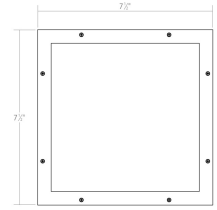

Type #:

Dimensions

Height:	3.5"
Width:	7.75"
Length:	7.75"
Diameter:	7.75"
Shape:	Square
Size:	7"
Canopy/Backplate/Base Width:	7.25
Canopy/Backplate/Base Depth:	7.25

Electrical Specs

Bulb(s) Included?:	Yes
Bulb 1 Type:	Integral LED
Bulb Quantity:	1
Input Voltage:	100-277VAC
Wattage:	19
Initial Lumens:	1900
Delivered Lumens:	1330
Color Temperature:	3000K
CRI:	90
Power Supply Type:	Driver
Power Supply Quantity:	1
Power Supply Location:	Canopy
Dimming Type:	TRIAC/ELV/ 0-10V
Bulb Max Wattage:	19

Installation

Installation:

Licensed electrician required

Shipping

Carton 1 L x W x H:	12" X 12" X 8"
Carton 1 Gross Weight:	7 LBS
Fixture Weight:	5

Shade

Shade 1 Material:	Optical Acrylic
-------------------	-----------------