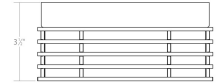

Type #:

Dimensions

Height:	3.5"
Width:	7.75"
Length:	7.75"
Diameter:	7.75"
Shape:	Square
Size:	7"
Canopy/Backplate/Base Width:	7.25
Canopy/Backplate/Base Depth:	7.25

Electrical Specs

Bulb(s) Included?:	Yes
Bulb 1 Type:	Integral LED
Bulb Quantity:	1
Input Voltage:	100-277VAC
Wattage:	19
Initial Lumens:	1900
Delivered Lumens:	1330
Color Temperature:	3000K
CRI:	90
Power Supply Type:	Driver
Power Supply Quantity:	1
Power Supply Location:	Canopy
Dimming Type:	TRIAC/ELV/ 0-10V
Bulb Max Wattage:	19

Installation

Installation:

Licensed electrician required

Shipping

Carton 1 L x W x H:	12" X 12" X 8"
Carton 1 Gross Weight:	7 LBS
Fixture Weight:	5

Shade

Shade 1 Material:	Optical Acrylic
-------------------	-----------------