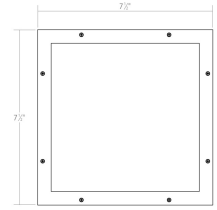

Project:

Marue LED Surface Mount Spec Sheet

SKU: 7425.72 Learn more at:
<https://sonnemanlight.com/marue-led-surface-mount>

Description: Simplicity flows from the rhythm of rings of diffused light along its height. These surface-mounted fixtures have a crisp refined presence with a modern edge.

Type #:

Dimensions

Height:	3.5"
Width:	7.75"
Length:	7.75"
Diameter:	7.75"
Shape:	Square
Size:	7"
Canopy/Backplate/Base Width:	7.25
Canopy/Backplate/Base Depth:	7.25

Electrical Specs

Bulb(s) Included?:	Yes
Bulb 1 Type:	Integral LED
Bulb Quantity:	1
Input Voltage:	100-277VAC
Wattage:	19
Initial Lumens:	1900
Delivered Lumens:	1330
Color Temperature:	3000K
CRI:	90
Power Supply Type:	Driver
Power Supply Quantity:	1
Power Supply Location:	Canopy
Dimming Type:	TRIAC/ELV/ 0-10V
Bulb Max Wattage:	19

Installation

Installation:

Licensed electrician required

Shipping

Carton 1 L x W x H:	12" X 12" X 8"
Carton 1 Gross Weight:	7 LBS
Fixture Weight:	5

Shade

Shade 1 Material:	Optical Acrylic
-------------------	-----------------