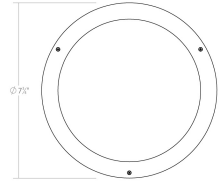

Project:

Marue LED Surface Mount Spec Sheet

SKU: 7420.74 Learn more at:
<https://sonnemanlight.com/marue-led-surface-mount>

Description: Simplicity flows from the rhythm of rings of diffused light along its height. These surface-mounted fixtures have a crisp refined presence with a modern edge.

Type #:

Dimensions

Height: 3.5"
Diameter: 7.75"
Canopy/Backplate/Base: 7.25"
Shape: Round
Size: 7"

Electrical Specs

Bulb(s) Included?: Yes
Bulb 1 Type: Integral LED
Bulb Quantity: 1
Input Voltage: 100-277VAC
Wattage: 19
Initial Lumens: 1900
Delivered Lumens: 1330
Color Temperature: 3000K
CRI: 90
Power Supply Type: Driver
Power Supply Quantity: 1
Power Supply Location: Canopy
Dimming Type: TRIAC/ELV/
0-10V
Bulb Max Wattage: 19

Installation

Installation:

Licensed electrician required

Shipping

Carton 1 L x W x H: 12" X 12" X 8"
Carton 1 Gross Weight: 6 LBS
Fixture Weight: 4

Shade

Shade 1 Material: Optical Acrylic

Available Finishes