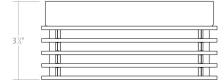

Type #:

Dimensions

Height: 3.5"
Diameter: 7.75"
Canopy/Backplate/Base: 7.25"
Shape: Round
Size: 7"

Electrical Specs

Bulb(s) Included?: Yes
Bulb 1 Type: Integral LED
Bulb Quantity: 1
Input Voltage: 100-277VAC
Wattage: 19
Initial Lumens: 1900
Delivered Lumens: 1330
Color Temperature: 3000K
CRI: 90
Power Supply Type: Driver
Power Supply Quantity: 1
Power Supply Location: Canopy
Dimming Type: TRIAC/ELV/
0-10V
Bulb Max Wattage: 19

Installation

Installation:

Licensed electrician required

Shipping

Carton 1 L x W x H: 12" X 12" X 8"
Carton 1 Gross Weight: 6 LBS
Fixture Weight: 4

Shade

Shade 1 Material: Optical Acrylic

Available Finishes