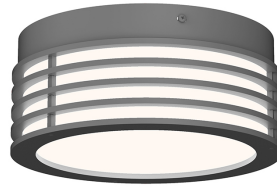

Project:

Marue LED Surface Mount Spec Sheet

SKU: 7420.74 Learn more at:
<https://sonnemanlight.com/marue-led-surface-mount>

Description: Simplicity flows from the rhythm of rings of diffused light along its height. These surface-mounted fixtures have a crisp refined presence with a modern edge.

Type #:

Dimensions

Height: 3.5"
Diameter: 7.75"
Canopy/Backplate/Base: 7.25"
Shape: Round
Size: 7"

Electrical Specs

Bulb(s) Included?: Yes
Bulb 1 Type: Integral LED
Bulb Quantity: 1
Input Voltage: 100-277VAC
Wattage: 19
Initial Lumens: 1900
Delivered Lumens: 1330
Color Temperature: 3000K
CRI: 90
Power Supply Type: Driver
Power Supply Quantity: 1
Power Supply Location: Canopy
Dimming Type: TRIAC/ELV/
0-10V
Bulb Max Wattage: 19

Available Finishes: Textured Bronze (.72), Textured Gray (.74), Textured White (.98)

General Listings

Features:
Certification: C-ETL-US
Color/Finish: Textured Gray (.74)
Dark Sky Friendly: N