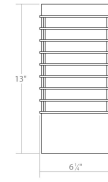

Project:

Tawa LED Sconce Spec Sheet

SKU: 7412.98-WL Learn more at:
<https://sonnemanlight.com/tawa-led-sconce>

Description: A rectilinear column crisply delineates its white acrylic diffuser with rectangular ribs along its length. This rhythmically aligned composition has a solid, straightforward presence that echoes the idiom of modern architecture.

Type #:

Dimensions

Height:	13"
Width:	6.25"
Extends:	3"
Minimum Extension:	3"
Maximum Extension:	3"
Size:	13" Standard
Canopy/Backplate/Base Width:	6
Canopy/Backplate/Base Height:	12

Electrical Specs

Bulb(s) Included?:	Yes
Bulb 1 Type:	Integral LED
Bulb Quantity:	1
Input Voltage:	120VAC
Wattage:	17
Initial Lumens:	1700
Delivered Lumens:	1100
Color Temperature:	3000K
CRI:	90
Power Supply Type:	Driver
Power Supply Quantity:	1
Power Supply Location:	Outlet Box
Dimming Type:	TRIAC/ELV
Bulb Max Wattage:	17

Installation

Installation:	Licensed electrician required
Installation Orientation:	Vertical

Shipping

Carton 1 L x W x H:	16" X 10" X 7"
Carton 1 Gross Weight:	8 LBS
Fixture Weight:	6

Shade

Shade 1 Material:	Optical Acrylic
-------------------	-----------------