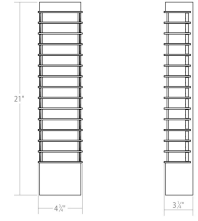

## Dimensions

Height:	21"
Width:	4.75"
Extends:	3"
Minimum Extension:	3"
Maximum Extension:	3"
Size:	21" Slim
Canopy/Backplate/Base Width:	4.5
Canopy/Backplate/Base Height:	20