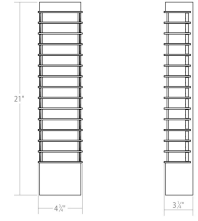

Project:

Tawa LED Sconce Spec Sheet

SKU: 7411.72-WL Learn more at:
<https://sonnemanlight.com/tawa-led-sconce>

Description: A rectilinear column crisply delineates its white acrylic diffuser with rectangular ribs along its length. This rhythmically aligned composition has a solid, straightforward presence that echoes the idiom of modern architecture.

Type #:

Dimensions

Height:	21"
Width:	4.75"
Extends:	3.25"
Minimum Extension:	3.25"
Maximum Extension:	3.25"
Size:	21" Slim
Canopy/Backplate/Base Width:	4.5
Canopy/Backplate/Base Height:	20

Electrical Specs

Installation

Installation:	Licensed electrician required
Installation Orientation:	Vertical

Shipping

Carton 1 L x W x H:	25" X 8" X 7"
Carton 1 Gross Weight:	9 LBS
Fixture Weight:	7

Shade

Shade 1 Material:	Optical Acrylic
-------------------	-----------------