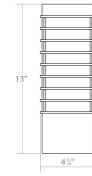

## Dimensions

Height:	13"
Width:	4.75"
Extends:	3"
Minimum Extension:	3"
Maximum Extension:	3"
Size:	13" Slim
Canopy/Backplate/Base Width:	4.5
Canopy/Backplate/Base Height:	12