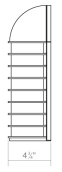

Project:

Lighthouse LED Sconce Spec Sheet

SKU: 7404.72-WL Learn more at:
<https://sonnemanlight.com/lighthouse-led-sconce>

Description: Rhythmically aligned circular fins delineate the solid geometry of these luminaires, inside or out. Several available sizes scale in volume and length while maintaining Lighthouse's nautical feel. The substantial volume and rhythm lend a solid tone to the structure it lights. Also available as a [Planter Sconce](#).

Type #:

Dimensions

Height:	14.75"
Width:	8.5"
Extends:	4.75"
Minimum Extension:	4.75"
Maximum Extension:	4.75"
Size:	Big
Canopy/Backplate/Base Width:	7.75
Canopy/Backplate/Base Height:	10.5

Electrical Specs

Installation

Installation:	Licensed electrician required
Installation Orientation:	Vertical

Shipping

Carton 1 L x W x H:	20" X 14" X 12"
Carton 1 Gross Weight:	11 LBS
Fixture Weight:	9

Shade

Shade 1 Material:	Optical Acrylic
-------------------	-----------------