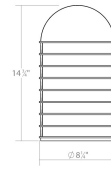

Project:

Lighthouse LED Sconce Spec Sheet

SKU: 7404.72-WL Learn more at:
<https://sonnemanlight.com/lighthouse-led-sconce>

Description: Rhythmically aligned circular fins delineate the solid geometry of these luminaires, inside or out. Several available sizes scale in volume and length while maintaining Lighthouse's nautical feel. The substantial volume and rhythm lend a solid tone to the structure it lights. Also available as a [Planter Sconce](#).

Type #:

Dimensions

Height:	14.75"
Width:	8.5"
Extends:	4.75"
Minimum Extension:	4.75"
Maximum Extension:	4.75"
Size:	Big
Canopy/Backplate/Base Width:	7.75
Canopy/Backplate/Base Height:	10.5

Electrical Specs

Installation

Installation:	Licensed electrician required
Installation Orientation:	Vertical

Shipping

Carton 1 L x W x H:	20" X 14" X 12"
Carton 1 Gross Weight:	11 LBS
Fixture Weight:	9

Shade

Shade 1 Material:	Optical Acrylic
-------------------	-----------------