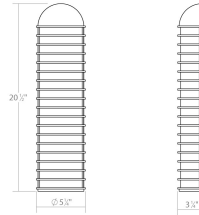

# Lighthouse LED Sconce Spec Sheet

SKU: 7402.98-WL    Learn more at:  
<https://sonnemanlight.com/lighthouse-led-sconce>

Description: Rhythmically aligned circular fins delineate the solid geometry of these luminaires, inside or out. Several available sizes scale in volume and length while maintaining Lighthouse's nautical feel. The substantial volume and rhythm lend a solid tone to the structure it lights. Also available as a [Planter Sconce](#).

## Dimensions

Height:	20.5"
Width:	5.5"
Extends:	3"
Minimum Extension:	3"
Maximum Extension:	3"
Size:	Tall
Canopy/Backplate/Base Width:	4.75
Canopy/Backplate/Base Height:	17.5

## Shipping

Carton 1 L x W x H:	25" X 15" X 9"
Carton 1 Gross Weight:	11 LBS
Fixture Weight:	9