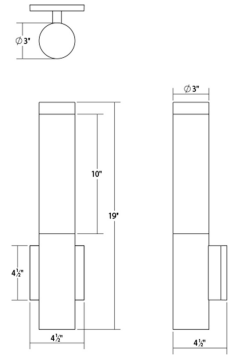

Project:

Round Column LED Sconce Spec Sheet

SKU: 7370.98-WL Learn more at:
<https://sonnemanlight.com/round-column-led-sconce>

Description: Round columns of light emit the glow of smoothly reflected LED illumination. Available in three bollard heights, and in a wall-mounted configuration with a recessed downlight, Round Columns set an architectural rhythm to an exterior landscape.

Type #:

Dimensions

Height:	19"
Width:	3"
Extends:	4.5"
Minimum Extension:	4.5"
Maximum Extension:	4.5"
Canopy/Backplate/Base Width:	4.5
Canopy/Backplate/Base Depth:	0.5
Canopy/Backplate/Base Height:	4.5

Electrical Specs

Bulb 1 Type:	LED GU10 Base, MR16
Bulb Quantity:	2
Input Voltage:	120VAC
Wattage:	8
Color Temperature:	3000K
CRI:	90
Bulb Max Wattage:	8

Installation

Installation:	Licensed electrician required
Installation Orientation:	Vertical

Shipping

Carton 1 L x W x H:	22" X 8" X 8"
Carton 1 Gross Weight:	5 LBS
Fixture Weight:	3

Shade

Shade 1 Material:	UV-Stabilized WH Polycarbonate
-------------------	-----------------------------------

Available Finishes