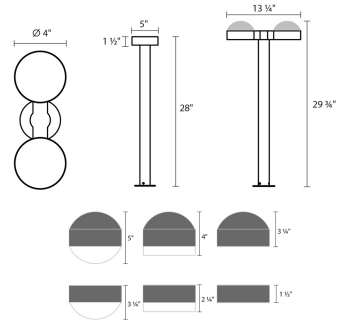

# REALS LED Double Bollard Spec Sheet

SKU: 7308.PC.DL.74-WL    Learn more at:  
<https://sonnemanlight.com/real-LED-double-bollard>

Description: Bring definition and architectural interest to outdoor sites and along paths or planted beds, with bollards of perfect solid geometry and LED lighting functionality. REALS Bollards offer a broad range of configurations, with many available options for lenses, caps, and heights for a variety of LED illuminating possibilities. Also available as a [Bollard](#), [Downlight Sconce](#), [Up/Down Sconce](#), and [Surface Mount](#).

## Dimensions

Height:	28"
Width:	5"
Length:	13.5"
Canopy/Backplate/Base:	4"
Size:	28"
Canopy/Backplate/Base Height:	0.25

## Shipping

Carton 1 L x W x H:	35" X 17" X 9"
Carton 1 Gross Weight:	11 LBS
Fixture Weight:	7