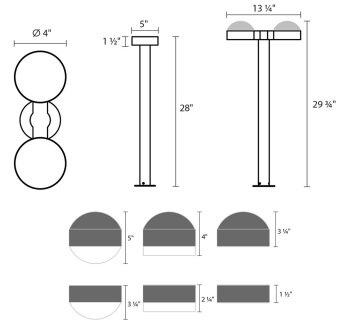

# REALS LED Double Bollard Spec Sheet

SKU: 7308.DC.FH.74-WL    Learn more at:  
<https://sonnemanlight.com/real-LED-double-bollard>

Description: Bring definition and architectural interest to outdoor sites and along paths or planted beds, with bollards of perfect solid geometry and LED lighting functionality. REALS Bollards offer a broad range of configurations, with many available options for lenses, caps, and heights for a variety of LED illuminating possibilities. Also available as a [Bollard](#), [Downlight Sconce](#), [Up/Down Sconce](#), and [Surface Mount](#).

## Dimensions

Height:	29.75"
Width:	5"
Length:	13.5"
Canopy/Backplate/Base:	4"
Size:	28"
Canopy/Backplate/Base Height:	0.25

## Shipping

Carton 1 L x W x H:	35" X 17" X 9"
Carton 1 Gross Weight:	11 LBS
Fixture Weight:	7