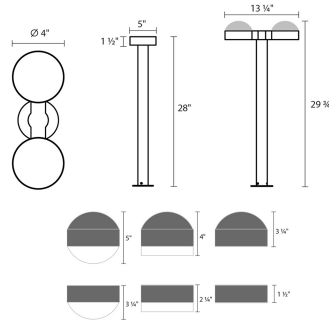

Project:

REALS LED Double Bollard Spec Sheet

SKU: 7308.DC.DL.74-WL Learn more at:
<https://sonnemanlight.com/real-LED-double-bollard>

Description: Bring definition and architectural interest to outdoor sites and along paths or planted beds, with bollards of perfect solid geometry and LED lighting functionality. REALS® Bollards offer a broad range of configurations, with many available options for lenses, caps, and heights for a variety of LED illuminating possibilities. Also available as a [Bollard](#), [Downlight Sconce](#), [Up/Down Sconce](#), and [Surface Mount](#).

Type #:

Dimensions

Height:	29.75"
Width:	5"
Length:	13.5"
Canopy/Backplate/Base:	4"
Size:	28"
Canopy/Backplate/Base Height:	0.25"

Electrical Specs

Bulb(s) Included?:	Yes
Bulb 1 Type:	Integral LED
Bulb Quantity:	2
Input Voltage:	12VAC
Wattage:	20
Initial Lumens:	2080
Color Temperature:	3000K
CRI:	90
Power Supply Type:	Transformer
Power Supply Location:	Remote (Sold Separately)
Dimming Type:	Non-dimmable
Bulb Max Wattage:	20

Installation

Installation:	Licensed electrician required
---------------	-------------------------------

Shipping

Carton 1 L x W x H:	35" X 17" X 9"
Carton 1 Gross Weight:	11 LBS
Fixture Weight:	7

Shade

Lens Type:	Dome Caps and Dome Lenses
Shade 1 Material:	Frosted White Polycarbonate