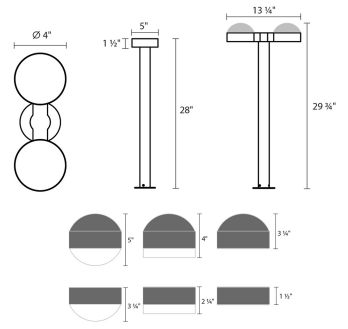

Project:

REALS LED Double Bollard Spec Sheet

SKU: 7308.DC.DL.72-WL Learn more at:
<https://sonnemanlight.com/real-LED-double-bollard>

Description: Bring definition and architectural interest to outdoor sites and along paths or planted beds, with bollards of perfect solid geometry and LED lighting functionality. REALS Bollards offer a broad range of configurations, with many available options for lenses, caps, and heights for a variety of LED illuminating possibilities. Also available as a [Bollard](#), [Downlight Sconce](#), [Up/Down Sconce](#), and [Surface Mount](#).

Type #:

Dimensions

Height:	29.75"
Width:	5"
Length:	13.5"
Canopy/Backplate/Base:	4"
Size:	28"
Canopy/Backplate/Base Height:	0.25

Electrical Specs

Bulb(s) Included?:	Yes
Bulb 1 Type:	Integral LED
Bulb Quantity:	2
Input Voltage:	12VAC
Wattage:	20
Initial Lumens:	2080
Color Temperature:	3000K
CRI:	90
Power Supply Type:	Transformer
Power Supply Location:	Remote (Sold Separately)
Dimming Type:	Non-dimmable
Bulb Max Wattage:	20

Installation

Installation:	Licensed electrician required
---------------	-------------------------------

Shipping

Carton 1 L x W x H:	35" X 17" X 9"
Carton 1 Gross Weight:	11 LBS
Fixture Weight:	7

Shade

Lens Type:	Dome Caps and Dome Lenses
Shade 1 Material:	Frosted White Polycarbonate