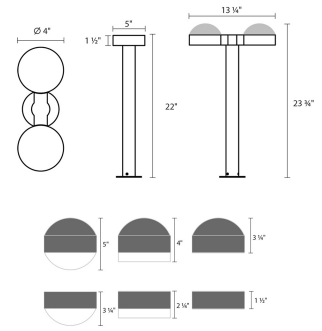

# REALS LED Double Bollard Spec Sheet

SKU: 7307.DC.PL.74-WL    Learn more at:  
<https://sonnemanlight.com/real-led-double-bollard>

Description: Bring definition and architectural interest to outdoor sites and along paths or planted beds, with bollards of perfect solid geometry and LED lighting functionality. REALS Bollards offer a broad range of configurations, with many available options for lenses, caps, and heights for a variety of LED illuminating possibilities. Also available as a [Bollard](#), [Downlight Sconce](#), [Up/Down Sconce](#), and [Surface Mount](#).

## Dimensions

Height:	23.75"
Width:	5"
Length:	13.5"
Canopy/Backplate/Base:	4"
Size:	22"
Canopy/Backplate/Base Height:	0.25

## Shipping

Carton 1 L x W x H:	29" X 17" X 9"
Carton 1 Gross Weight:	10 LBS
Fixture Weight:	7

## Shade

Lens Type:	Dome Caps and Plate Lenses
Shade 1 Material:	Aluminum w/White Polycarbonate