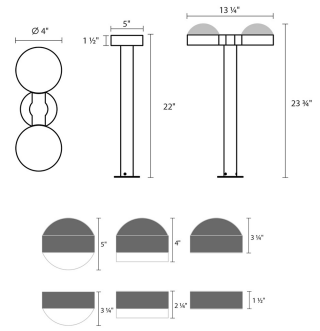

# REALS LED Double Bollard Spec Sheet

SKU: 7307.DC.FW.74-WL    Learn more at:  
<https://sonnemanlight.com/real-LED-double-bollard>

Description: Bring definition and architectural interest to outdoor sites and along paths or planted beds, with bollards of perfect solid geometry and LED lighting functionality. REALS Bollards offer a broad range of configurations, with many available options for lenses, caps, and heights for a variety of LED illuminating possibilities. Also available as a [Bollard](#), [Downlight Sconce](#), [Up/Down Sconce](#), and [Surface Mount](#).

## Dimensions

Height:	23.75"
Width:	5"
Length:	13.5"
Canopy/Backplate/Base:	4"
Size:	22"
Canopy/Backplate/Base Height:	0.25

## Shipping

Carton 1 L x W x H:	29" X 17" X 9"
Carton 1 Gross Weight:	10 LBS
Fixture Weight:	7