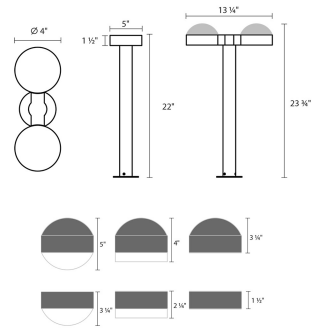

# REALS LED Double Bollard Spec Sheet

SKU: 7307.DC.FW.72-WL    Learn more at:  
<https://sonnemanlight.com/real-LED-double-bollard>

Description: Bring definition and architectural interest to outdoor sites and along paths or planted beds, with bollards of perfect solid geometry and LED lighting functionality. REALS Bollards offer a broad range of configurations, with many available options for lenses, caps, and heights for a variety of LED illuminating possibilities. Also available as a [Bollard](#), [Downlight Sconce](#), [Up/Down Sconce](#), and [Surface Mount](#).

## Dimensions

Height:	23.75"
Width:	5"
Length:	13.5"
Canopy/Backplate/Base:	4"
Size:	22"
Canopy/Backplate/Base Height:	0.25

## Shipping

Carton 1 L x W x H:	29" X 17" X 9"
Carton 1 Gross Weight:	10 LBS
Fixture Weight:	7