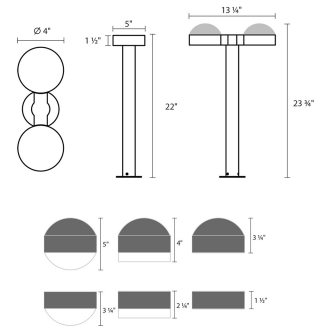

# REALS LED Double Bollard Spec Sheet

SKU: 7307.DC.FH.74-WL    Learn more at:  
<https://sonnemanlight.com/real-LED-double-bollard>

Description: Bring definition and architectural interest to outdoor sites and along paths or planted beds, with bollards of perfect solid geometry and LED lighting functionality. REALS Bollards offer a broad range of configurations, with many available options for lenses, caps, and heights for a variety of LED illuminating possibilities. Also available as a [Bollard](#), [Downlight Sconce](#), [Up/Down Sconce](#), and [Surface Mount](#).

## Dimensions

Height:	23.75"
Width:	5"
Length:	13.5"
Canopy/Backplate/Base:	4"
Size:	22"
Canopy/Backplate/Base Height:	0.25"

## Shipping

Carton 1 L x W x H:	29" X 17" X 9"
Carton 1 Gross Weight:	10 LBS
Fixture Weight:	7