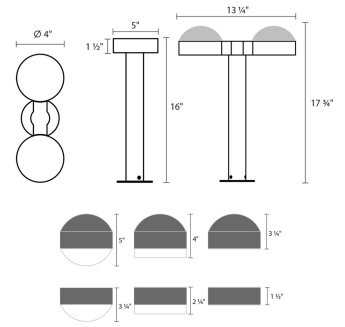

# REALS LED Double Bollard Spec Sheet

SKU: 7306.DC.FH.74-WL    Learn more at:  
<https://sonnemanlight.com/real-led-double-bollard>

Description: Bring definition and architectural interest to outdoor sites and along paths or planted beds, with bollards of perfect solid geometry and LED lighting functionality. REALS Bollards offer a broad range of configurations, with many available options for lenses, caps, and heights for a variety of LED illuminating possibilities. Also available as a [Bollard](#), [Downlight Sconce](#), [Up/Down Sconce](#), and [Surface Mount](#).

## Dimensions

Height:	17.75"
Width:	5"
Length:	13.5"
Canopy/Backplate/Base:	4"
Size:	16"
Canopy/Backplate/Base Height:	0.25

## Shipping

Carton 1 L x W x H:	23" X 17" X 9"
Carton 1 Gross Weight:	9 LBS
Fixture Weight:	6