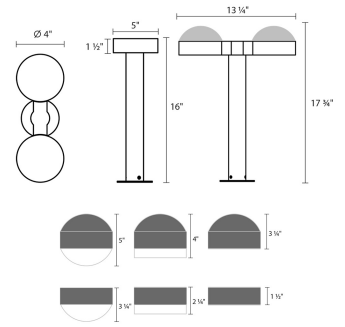

# REALS LED Double Bollard Spec Sheet

SKU: 7306.DC.DL.72-WL    Learn more at:  
<https://sonnemanlight.com/real-LED-double-bollard>

Description: Bring definition and architectural interest to outdoor sites and along paths or planted beds, with bollards of perfect solid geometry and LED lighting functionality. REALS Bollards offer a broad range of configurations, with many available options for lenses, caps, and heights for a variety of LED illuminating possibilities. Also available as a [Bollard](#), [Downlight Sconce](#), [Up/Down Sconce](#), and [Surface Mount](#).

## Dimensions

Height:	17.75"
Width:	5"
Length:	13.5"
Canopy/Backplate/Base:	4"
Size:	16"
Canopy/Backplate/Base Height:	0.25

## Shipping

Carton 1 L x W x H:	23" X 17" X 9"
Carton 1 Gross Weight:	9 LBS
Fixture Weight:	6