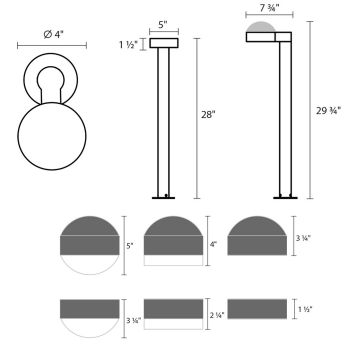

Project:

REALS LED Bollard Spec Sheet

SKU: 7305.DC.DL.74-WL Learn more at:
<https://sonnemanlight.com/real-LED-bollard>

Description: Bring definition and architectural interest to outdoor sites and along paths or planted beds, with bollards of perfect solid geometry and LED lighting functionality. REALS Bollards offer a broad range of configurations, with many available options for lenses, caps, and heights for a variety of LED illuminating possibilities. Also available as a [Double Bollard](#), [Downlight Sconce](#), [Up/Down Sconce](#), and [Surface Mount](#).

Type #:

Dimensions

Height:	29.75"
Width:	5"
Length:	7.75"
Canopy/Backplate/Base:	4"
Size:	28"
Canopy/Backplate/Base Height:	0.25

Electrical Specs

Bulb(s) Included?:	Yes
Bulb 1 Type:	Integral LED
Bulb Quantity:	1
Input Voltage:	12VAC
Wattage:	10
Initial Lumens:	1040
Color Temperature:	3000K
CRI:	90
Power Supply Type:	Transformer
Power Supply Location:	Remote (Sold Separately)
Dimming Type:	Non-dimmable
Bulb Max Wattage:	10

Installation

Installation:	Licensed electrician required
---------------	-------------------------------

Shipping

Carton 1 L x W x H:	35" X 12" X 9"
Carton 1 Gross Weight:	10 LBS
Fixture Weight:	7

Shade

Lens Type:	Dome Cap and Dome Lens
Shade 1 Material:	Frosted White Polycarbonate