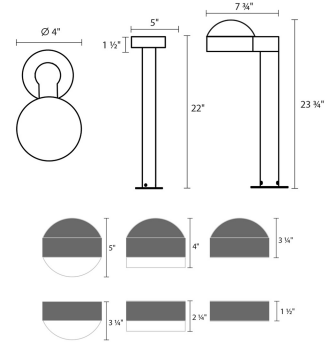

# REALS LED Bollard Spec Sheet

SKU: 7304.DC.DL.74-WL    Learn more at:  
<https://sonnemanlight.com/real-LED-bollard>

Description: Bring definition and architectural interest to outdoor sites and along paths or planted beds, with bollards of perfect solid geometry and LED lighting functionality. REALS Bollards offer a broad range of configurations, with many available options for lenses, caps, and heights for a variety of LED illuminating possibilities. Also available as a [Double Bollard](#), [Downlight Scence](#), [Up/Down Scence](#), and [Surface Mount](#).

## Dimensions

Height:	23.75"
Width:	5"
Length:	7.75"
Canopy/Backplate/Base:	4"
Size:	22"
Canopy/Backplate/Base Height:	0.25

## Shipping

Carton 1 L x W x H:	29" X 12" X 9"
Carton 1 Gross Weight:	8 LBS
Fixture Weight:	6