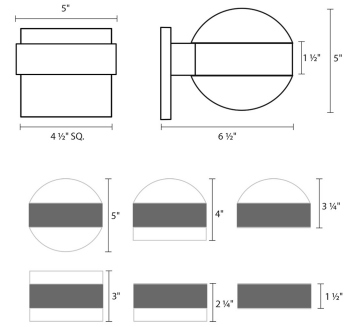

# REALS Up/Down LED Sconce Spec Sheet

SKU: 7302.PL.FW.72-WL    Learn more at:  
<https://sonnemanlight.com/real-up-2fdown-led-sconce>

Description: Consider the possibilities of the nearly unlimited opportunities to configure REALS sconces, with lenses and caps, for a variety of LED illuminating possibilities. Also available as a [Downlight Sconce](#), [Surface Mount](#), [Bollard](#), and [Double Bollard](#).

## Dimensions

Height:	2.5"
Width:	5"
Extends:	6.5"
Minimum Extension:	6.5"
Maximum Extension:	6.5"
Canopy/Backplate/Base Width:	4.5
Canopy/Backplate/Base Depth:	0.5
Canopy/Backplate/Base Height:	4.5

## Shipping

Carton 1 L x W x H:	9" X 10" X 9"
Carton 1 Gross Weight:	4 LBS
Fixture Weight:	3