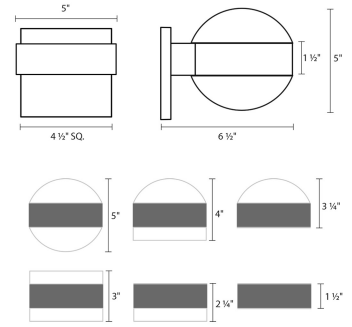

Project:

REALS Up/Down LED Sconce Spec Sheet

SKU: 7302.PL.FH.74-WL Learn more at:
<https://sonnemanlight.com/real-up-2fdown-led-sconce>

Description: Consider the possibilities of the nearly unlimited opportunities to configure REALS sconces, with lenses and caps, for a variety of LED illuminating possibilities. Also available as a [Downlight Sconce](#), [Surface Mount](#), [Bollard](#), and [Double Bollard](#).

Type #:

Dimensions

Height:	2.5"
Width:	5"
Extends:	6.5"
Minimum Extension:	6.5"
Maximum Extension:	6.5"
Canopy/Backplate/Base Width:	4.5
Canopy/Backplate/Base Depth:	0.5
Canopy/Backplate/Base Height:	4.5

Installation

Installation:	Licensed electrician required
Installation Orientation:	Vertical

Shipping

Carton 1 L x W x H:	9" X 10" X 9"
Carton 1 Gross Weight:	4 LBS
Fixture Weight:	3

Shade

Lens Type:	Plate Lens and Clear Cylinder Lenses
Shade 1 Material:	Clear Polycarbonate
Shade 2 Material:	Frosted White Polycarbonate