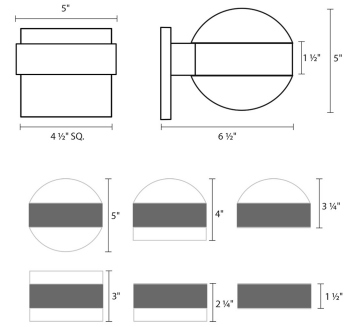

# REALS Up/Down LED Sconce Spec Sheet

SKU: 7302.PL.DL.98-WL    Learn more at:  
<https://sonnemanlight.com/real-up-2fdown-led-sconce>

Description: Consider the possibilities of the nearly unlimited opportunities to configure REALS sconces, with lenses and caps, for a variety of LED illuminating possibilities. Also available as a [Downlight Sconce](#), [Surface Mount](#), [Bollard](#), and [Double Bollard](#).

## Dimensions

Height:	3.25"
Width:	5"
Extends:	6.5"
Minimum Extension:	6.5"
Maximum Extension:	6.5"
Canopy/Backplate/Base Width:	4.5
Canopy/Backplate/Base Depth:	0.5
Canopy/Backplate/Base Height:	4.5

## Shipping

Carton 1 L x W x H:	9" X 10" X 9"
Carton 1 Gross Weight:	4 LBS
Fixture Weight:	3