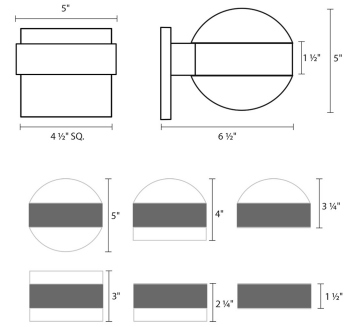

# REALS Up/Down LED Sconce Spec Sheet

SKU: 7302.PL.DL.74-WL    Learn more at:  
<https://sonnemanlight.com/real-up-2fdown-led-sconce>

Description: Consider the possibilities of the nearly unlimited opportunities to configure REALS sconces, with lenses and caps, for a variety of LED illuminating possibilities. Also available as a [Downlight Sconce](#), [Surface Mount](#), [Bollard](#), and [Double Bollard](#).

## Dimensions

Height:	3.25"
Width:	5"
Extends:	6.5"
Minimum Extension:	6.5"
Maximum Extension:	6.5"
Canopy/Backplate/Base Width:	4.5
Canopy/Backplate/Base Depth:	0.5
Canopy/Backplate/Base Height:	4.5

## Shipping

Carton 1 L x W x H:	9" X 10" X 9"
Carton 1 Gross Weight:	4 LBS
Fixture Weight:	3