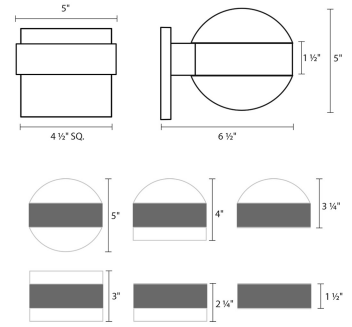

# REALS Up/Down LED Sconce Spec Sheet

SKU: 7302.PL.DL.72-WL    Learn more at:  
<https://sonnemanlight.com/real-up-2fdown-led-sconce>

Description: Consider the possibilities of the nearly unlimited opportunities to configure REALS sconces, with lenses and caps, for a variety of LED illuminating possibilities. Also available as a [Downlight Sconce](#), [Surface Mount](#), [Bollard](#), and [Double Bollard](#).

## Dimensions

Height:	3.25"
Width:	5"
Extends:	6.5"
Minimum Extension:	6.5"
Maximum Extension:	6.5"
Canopy/Backplate/Base Width:	4.5
Canopy/Backplate/Base Depth:	0.5
Canopy/Backplate/Base Height:	4.5

## Shipping

Carton 1 L x W x H:	9" X 10" X 9"
Carton 1 Gross Weight:	4 LBS
Fixture Weight:	3