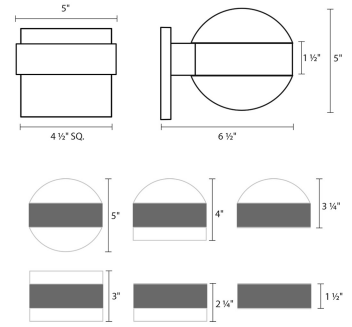

Project:

REALS Up/Down LED Sconce Spec Sheet

SKU: 7302.FW.PL.98-WL Learn more at:
<https://sonnemanlight.com/real-up-2fdown-led-sconce>

Description: Consider the possibilities of the nearly unlimited opportunities to configure REALS sconces, with lenses and caps, for a variety of LED illuminating possibilities. Also available as a [Downlight Sconce](#), [Surface Mount](#), [Bollard](#), and [Double Bollard](#).

Type #:

Dimensions

Height:	2.5"
Width:	5"
Extends:	6.5"
Minimum Extension:	6.5"
Maximum Extension:	6.5"
Canopy/Backplate/Base Width:	4.5
Canopy/Backplate/Base Depth:	0.5
Canopy/Backplate/Base Height:	4.5

Installation

Installation:	Licensed electrician required
Installation Orientation:	Vertical

Shipping

Carton 1 L x W x H:	9" X 10" X 9"
Carton 1 Gross Weight:	4 LBS
Fixture Weight:	3

Shade

Lens Type:	White Cylinder Lens and Plate Lens
Shade 1 Material:	Aluminum w/White Polycarbonate
Shade 2 Material:	Frosted White Polycarbonate