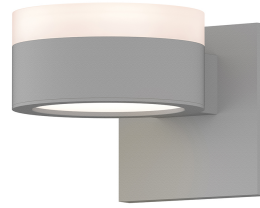

Project:

REALS Up/Down LED Sconce Spec Sheet

SKU: 7302.FW.PL.98-WL Learn more at:
<https://sonnemanlight.com/real-up-2fdown-led-sconce>

Description: Consider the possibilities of the nearly unlimited opportunities to configure REALS sconces, with lenses and caps, for a variety of LED illuminating possibilities. Also available as a [Downlight Sconce](#), [Surface Mount](#), [Bollard](#), and [Double Bollard](#).

Type #:

Dimensions

Height:	2.5"
Width:	5"
Extends:	6.5"
Minimum Extension:	6.5"
Maximum Extension:	6.5"
Canopy/Backplate/Base Width:	4.5
Canopy/Backplate/Base Depth:	0.5
Canopy/Backplate/Base Height:	4.5

Installation

Installation:	Licensed electrician required
Installation Orientation:	Vertical

Shipping

Carton 1 L x W x H:	9" X 10" X 9"
Carton 1 Gross Weight:	4 LBS
Fixture Weight:	3

Shade

Lens Type:	White Cylinder Lens and Plate Lens
Shade 1 Material:	Aluminum w/White Polycarbonate
Shade 2 Material:	Frosted White Polycarbonate

Available Finishes

Available Finishes: Textured Bronze (.72),
 Textured Gray (.74), Textured White (.98)

General Listings

Features:	Wet Rated
Certification:	C-ETL-US
Color/Finish:	Textured White (.98)
Dark Sky Friendly:	Y