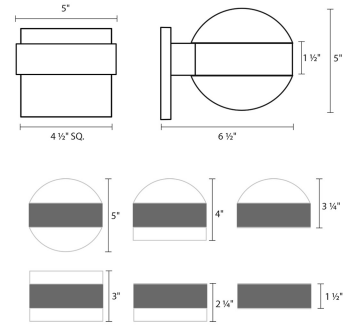

Project:

REALS Up/Down LED Sconce Spec Sheet

SKU: 7302.FW.FH.74-WL Learn more at:
<https://sonnemanlight.com/real-up-2fdown-led-sconce>

Description: Consider the possibilities of the nearly unlimited opportunities to configure REALS sconces, with lenses and caps, for a variety of LED illuminating possibilities. Also available as a [Downlight Sconce](#), [Surface Mount](#), [Bollard](#), and [Double Bollard](#).

Type #:

Dimensions

Height:	3.25"
Width:	5"
Extends:	6.5"
Minimum Extension:	6.5"
Maximum Extension:	6.5"
Canopy/Backplate/Base Width:	4.5
Canopy/Backplate/Base Depth:	0.5
Canopy/Backplate/Base Height:	4.5

Installation

Installation:	Licensed electrician required
Installation Orientation:	Vertical

Shipping

Carton 1 L x W x H:	9" X 10" X 9"
Carton 1 Gross Weight:	5 LBS
Fixture Weight:	3

Shade

Lens Type:	White Cylinder Lens and Clear Cylinder Lens
Shade 1 Material:	Clear Polycarbonate
Shade 2 Material:	Frosted White Polycarbonate