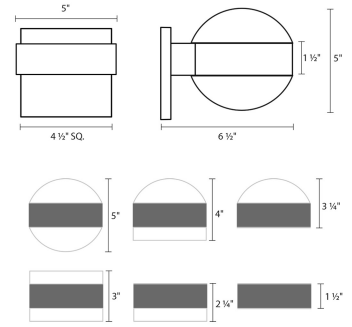

# REALS Up/Down LED Sconce Spec Sheet

SKU: 7302.FW.DL.74-WL    Learn more at:  
<https://sonnemanlight.com/real-up-2fdown-led-sconce>

Description: Consider the possibilities of the nearly unlimited opportunities to configure REALS sconces, with lenses and caps, for a variety of LED illuminating possibilities. Also available as a [Downlight Sconce](#), [Surface Mount](#), [Bollard](#), and [Double Bollard](#).

## Dimensions

Height:	4"
Width:	5"
Extends:	6.5"
Minimum Extension:	6.5"
Maximum Extension:	6.5"
Canopy/Backplate/Base Width:	4.5
Canopy/Backplate/Base Depth:	0.5
Canopy/Backplate/Base Height:	4.5

## Shipping

Carton 1 L x W x H:	9" X 10" X 9"
Carton 1 Gross Weight:	5 LBS
Fixture Weight:	3