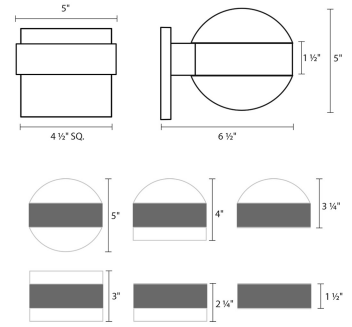

### Dimensions

Height:	3.25"
Width:	5"
Extends:	6.5"
Minimum Extension:	6.5"
Maximum Extension:	6.5"
Canopy/Backplate/Base Width:	4.5
Canopy/Backplate/Base Depth:	0.5
Canopy/Backplate/Base Height:	4.5

### Shipping

Carton 1 L x W x H:	9" X 10" X 9"
Carton 1 Gross Weight:	5 LBS
Fixture Weight:	3