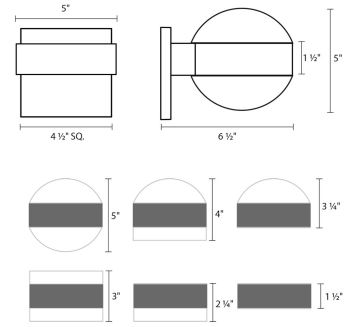

Project:

REALS Up/Down LED Sconce Spec Sheet

SKU: 7302.FH.DL.72-WL Learn more at:
<https://sonnemanlight.com/real-up-2fdown-led-sconce>

Description: Consider the possibilities of the nearly unlimited opportunities to configure REALS sconces, with lenses and caps, for a variety of LED illuminating possibilities. Also available as a [Downlight Sconce](#), [Surface Mount](#), [Bollard](#), and [Double Bollard](#).

Type #:

Dimensions

Height:	4"
Width:	5"
Extends:	6.5"
Minimum Extension:	6.5"
Maximum Extension:	6.5"
Canopy/Backplate/Base Width:	4.5
Canopy/Backplate/Base Depth:	0.5
Canopy/Backplate/Base Height:	4.5

Electrical Specs

Installation

Installation:	Licensed electrician required
Installation Orientation:	Vertical

Shipping

Carton 1 L x W x H:	9" X 10" X 9"
Carton 1 Gross Weight:	5 LBS
Fixture Weight:	3

Shade

Lens Type:	Clear Cylinder Lens and Dome Lens
Shade 1 Material:	Frosted White Polycarbonate
Shade 2 Material:	Frosted White Polycarbonate