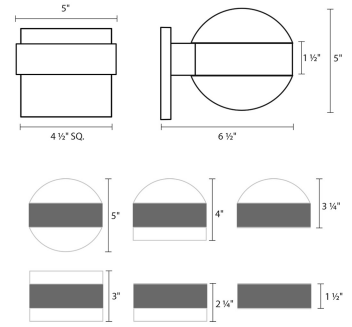

Project:

REALS Up/Down LED Sconce Spec Sheet

SKU: 7302.DL.PL.74-WL Learn more at:
<https://sonnemanlight.com/real-up-2fdown-led-sconce>

Description: Consider the possibilities of the nearly unlimited opportunities to configure REALS sconces, with lenses and caps, for a variety of LED illuminating possibilities. Also available as a [Downlight Sconce](#), [Surface Mount](#), [Bollard](#), and [Double Bollard](#).

Type #:

Dimensions

Height:	3.25"
Width:	5"
Extends:	6.5"
Minimum Extension:	6.5"
Maximum Extension:	6.5"
Canopy/Backplate/Base Width:	4.5
Canopy/Backplate/Base Depth:	0.5
Canopy/Backplate/Base Height:	4.5

Installation

Installation:	Licensed electrician required
Installation Orientation:	Vertical

Shipping

Carton 1 L x W x H:	9" X 10" X 9"
Carton 1 Gross Weight:	4 LBS
Fixture Weight:	3

Shade

Lens Type:	Dome Lens and Plate Lens
Shade 1 Material:	Aluminum w/White Polycarbonate
Shade 2 Material:	Frosted White Polycarbonate