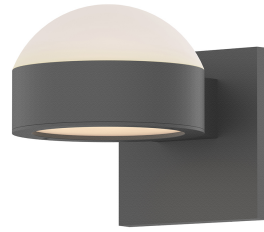

Project:

REALS Up/Down LED Sconce Spec Sheet

SKU: 7302.DL.PL.74-WL Learn more at:
<https://sonnemanlight.com/real-up-2fdown-led-sconce>

Description: Consider the possibilities of the nearly unlimited opportunities to configure REALS sconces, with lenses and caps, for a variety of LED illuminating possibilities. Also available as a [Downlight Sconce](#), [Surface Mount](#), [Bollard](#), and [Double Bollard](#).

Type #:

Dimensions

Height:	3.25"
Width:	5"
Extends:	6.5"
Minimum Extension:	6.5"
Maximum Extension:	6.5"
Canopy/Backplate/Base Width:	4.5
Canopy/Backplate/Base Depth:	0.5
Canopy/Backplate/Base Height:	4.5

Installation

Installation:	Licensed electrician required
Installation Orientation:	Vertical

Shipping

Carton 1 L x W x H:	9" X 10" X 9"
Carton 1 Gross Weight:	4 LBS
Fixture Weight:	3

Shade

Lens Type:	Dome Lens and Plate Lens
Shade 1 Material:	Aluminum w/White Polycarbonate
Shade 2 Material:	Frosted White Polycarbonate

Available Finishes

Available Finishes: Textured Bronze (.72), Textured Gray (.74), Textured White (.98)

General Listings

Features:	Wet Rated
Certification:	C-ETL-US
Color/Finish:	Textured Gray (.74)
Dark Sky Friendly:	Y