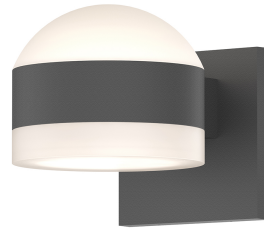

Project:

REALS Up/Down LED Sconce Spec Sheet

SKU: 7302.DL.FW.74-WL Learn more at:
<https://sonnemanlight.com/real-up-2fdown-led-sconce>

Description: Consider the possibilities of the nearly unlimited opportunities to configure REALS sconces, with lenses and caps, for a variety of LED illuminating possibilities. Also available as a [Downlight Sconce](#), [Surface Mount](#), [Bollard](#), and [Double Bollard](#).

Type #:

Dimensions

Height:	4"
Width:	5"
Extends:	6.5"
Minimum Extension:	6.5"
Maximum Extension:	6.5"
Canopy/Backplate/Base Width:	4.5
Canopy/Backplate/Base Depth:	0.5
Canopy/Backplate/Base Height:	4.5

Electrical Specs

Installation

Installation:	Licensed electrician required
Installation Orientation:	Vertical

Shipping

Carton 1 L x W x H:	9" X 10" X 9"
Carton 1 Gross Weight:	5 LBS
Fixture Weight:	3

Shade

Lens Type:	Dome Lens and White Cylinder Lens
Shade 1 Material:	Frosted White Polycarbonate
Shade 2 Material:	Frosted White Polycarbonate

Available Finishes

Available Finishes: Textured Bronze (.72), Textured Gray (.74), Textured White (.98)

General Listings

Features:	Wet Rated
Certification:	C-ETL-US
Color/Finish:	Textured Gray (.74)
Dark Sky Friendly:	N