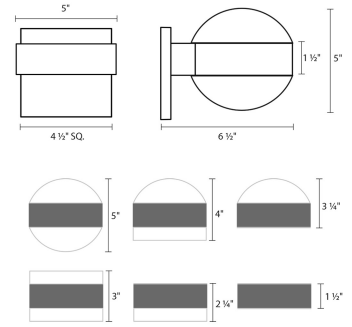

Project:

REALS Up/Down LED Sconce Spec Sheet

SKU: 7302.DL.FW.74-WL Learn more at:
<https://sonnemanlight.com/real-up-2fdown-led-sconce>

Description: Consider the possibilities of the nearly unlimited opportunities to configure REALS sconces, with lenses and caps, for a variety of LED illuminating possibilities. Also available as a [Downlight Sconce](#), [Surface Mount](#), [Bollard](#), and [Double Bollard](#).

Type #:

Dimensions

Height:	4"
Width:	5"
Extends:	6.5"
Minimum Extension:	6.5"
Maximum Extension:	6.5"
Canopy/Backplate/Base Width:	4.5
Canopy/Backplate/Base Depth:	0.5
Canopy/Backplate/Base Height:	4.5

Electrical Specs

Installation

Installation:	Licensed electrician required
Installation Orientation:	Vertical

Shipping

Carton 1 L x W x H:	9" X 10" X 9"
Carton 1 Gross Weight:	5 LBS
Fixture Weight:	3

Shade

Lens Type:	Dome Lens and White Cylinder Lens
Shade 1 Material:	Frosted White Polycarbonate
Shade 2 Material:	Frosted White Polycarbonate