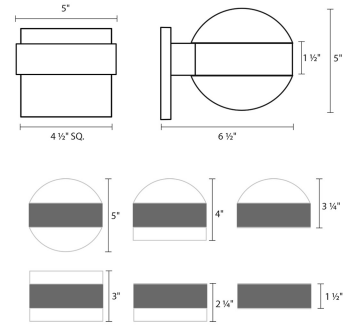

Project:

REALS Up/Down LED Sconce Spec Sheet

SKU: 7302.DL.FW.72-WL Learn more at:
<https://sonnemanlight.com/real-up-2fdown-led-sconce>

Description: Consider the possibilities of the nearly unlimited opportunities to configure REALS sconces, with lenses and caps, for a variety of LED illuminating possibilities. Also available as a [Downlight Sconce](#), [Surface Mount](#), [Bollard](#), and [Double Bollard](#).

Type #:

Dimensions

Height:	4"
Width:	5"
Extends:	6.5"
Minimum Extension:	6.5"
Maximum Extension:	6.5"
Canopy/Backplate/Base Width:	4.5
Canopy/Backplate/Base Depth:	0.5
Canopy/Backplate/Base Height:	4.5

Electrical Specs

Installation

Installation:	Licensed electrician required
Installation Orientation:	Vertical

Shipping

Carton 1 L x W x H:	9" X 10" X 9"
Carton 1 Gross Weight:	5 LBS
Fixture Weight:	3

Shade

Lens Type:	Dome Lens and White Cylinder Lens
Shade 1 Material:	Frosted White Polycarbonate
Shade 2 Material:	Frosted White Polycarbonate