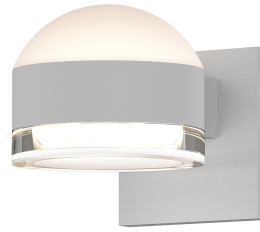

Project:

REALS Up/Down LED Sconce Spec Sheet

SKU: 7302.DL.FH.98-WL Learn more at:
<https://sonnemanlight.com/realS-up-2fdown-led-sconce>

Description: Consider the possibilities of the nearly unlimited opportunities to configure REALS sconces, with lenses and caps, for a variety of LED illuminating possibilities. Also available as a [Downlight Sconce](#), [Surface Mount](#), [Bollard](#), and [Double Bollard](#).

Type #:

Dimensions

Height:	4"
Width:	5"
Extends:	6.5"
Minimum Extension:	6.5"
Maximum Extension:	6.5"
Canopy/Backplate/Base Width:	4.5
Canopy/Backplate/Base Depth:	0.5
Canopy/Backplate/Base Height:	4.5

Electrical Specs

Installation

Installation:	Licensed electrician required
Installation Orientation:	Vertical

Shipping

Carton 1 L x W x H:	9" X 10" X 9"
Carton 1 Gross Weight:	5 LBS
Fixture Weight:	3

Shade

Lens Type:	Dome Lens and Clear Cylinder Lens Clear
Shade 1 Material:	Polycarbonate
Shade 2 Material:	Frosted White Polycarbonate

Available Finishes

Available Finishes: Textured Bronze (.72), Textured Gray (.74), Textured White (.98)

General Listings

Features:	Wet Rated
Certification:	C-ETL-US
Color/Finish:	Textured White (.98)
Dark Sky Friendly:	N