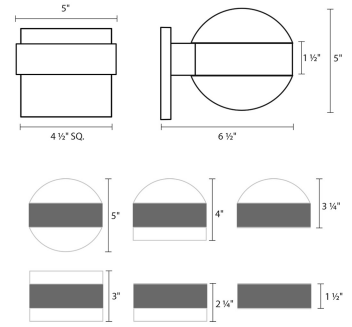

Project:

REALS Up/Down LED Sconce Spec Sheet

SKU: 7302.DL.FH.98-WL Learn more at:
<https://sonnemanlight.com/realS-up-2fdown-led-sconce>

Description: Consider the possibilities of the nearly unlimited opportunities to configure REALS sconces, with lenses and caps, for a variety of LED illuminating possibilities. Also available as a [Downlight Sconce](#), [Surface Mount](#), [Bollard](#), and [Double Bollard](#).

Type #:

Dimensions

Height:	4"
Width:	5"
Extends:	6.5"
Minimum Extension:	6.5"
Maximum Extension:	6.5"
Canopy/Backplate/Base Width:	4.5
Canopy/Backplate/Base Depth:	0.5
Canopy/Backplate/Base Height:	4.5

Electrical Specs

Installation

Installation:	Licensed electrician required
Installation Orientation:	Vertical

Shipping

Carton 1 L x W x H:	9" X 10" X 9"
Carton 1 Gross Weight:	5 LBS
Fixture Weight:	3

Shade

Lens Type:	Dome Lens and Clear Cylinder Lens Clear
Shade 1 Material:	Polycarbonate
Shade 2 Material:	Frosted White Polycarbonate