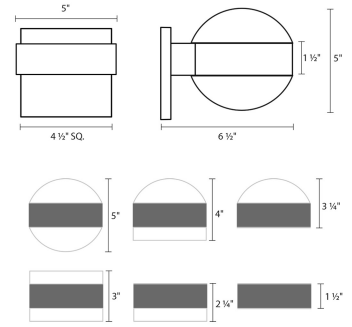

Project:

REALS Up/Down LED Sconce Spec Sheet

SKU: 7302.DL.FH.74-WL Learn more at:
<https://sonnemanlight.com/real-up-2fdown-led-sconce>

Description: Consider the possibilities of the nearly unlimited opportunities to configure REALS sconces, with lenses and caps, for a variety of LED illuminating possibilities. Also available as a [Downlight Sconce](#), [Surface Mount](#), [Bollard](#), and [Double Bollard](#).

Type #:

Dimensions

Height:	4"
Width:	5"
Extends:	6.5"
Minimum Extension:	6.5"
Maximum Extension:	6.5"
Canopy/Backplate/Base Width:	4.5
Canopy/Backplate/Base Depth:	0.5
Canopy/Backplate/Base Height:	4.5

Electrical Specs

Installation

Installation:	Licensed electrician required
Installation Orientation:	Vertical

Shipping

Carton 1 L x W x H:	9" X 10" X 9"
Carton 1 Gross Weight:	5 LBS
Fixture Weight:	3

Shade

Lens Type:	Dome Lens and Clear Cylinder Lens
Shade 1 Material:	Clear Polycarbonate
Shade 2 Material:	Frosted White Polycarbonate