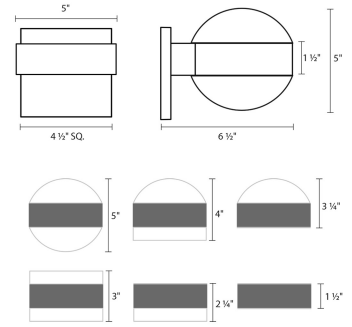

Project:

REALS Up/Down LED Sconce Spec Sheet

SKU: 7302.DL.DL.98-WL Learn more at:
<https://sonnemanlight.com/realS-up-2fdown-led-sconce>

Description: Consider the possibilities of the nearly unlimited opportunities to configure REALS sconces, with lenses and caps, for a variety of LED illuminating possibilities. Also available as a [Downlight Sconce](#), [Surface Mount](#), [Bollard](#), and [Double Bollard](#).

Type #:

Dimensions

Height:	5"
Width:	5"
Extends:	6.5"
Minimum Extension:	6.5"
Maximum Extension:	6.5"
Canopy/Backplate/Base Width:	4.5
Canopy/Backplate/Base Depth:	0.5
Canopy/Backplate/Base Height:	4.5

Electrical Specs

Installation

Installation:	Licensed electrician required
Installation Orientation:	Vertical

Shipping

Carton 1 L x W x H:	9" X 10" X 9"
Carton 1 Gross Weight:	5 LBS
Fixture Weight:	3

Shade

Lens Type:	Dome Lenses
Shade 1 Material:	Frosted White Polycarbonate
Shade 2 Material:	Frosted White Polycarbonate