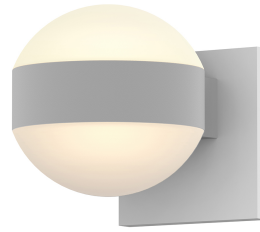

Project:

REALS Up/Down LED Sconce Spec Sheet

SKU: 7302.DL.DL.98-WL Learn more at:
<https://sonnemanlight.com/realS-up-2fdown-led-sconce>

Description: Consider the possibilities of the nearly unlimited opportunities to configure REALS sconces, with lenses and caps, for a variety of LED illuminating possibilities. Also available as a [Downlight Sconce](#), [Surface Mount](#), [Bollard](#), and [Double Bollard](#).

Type #:

Dimensions

Height:	5"
Width:	5"
Extends:	6.5"
Minimum Extension:	6.5"
Maximum Extension:	6.5"
Canopy/Backplate/Base Width:	4.5
Canopy/Backplate/Base Depth:	0.5
Canopy/Backplate/Base Height:	4.5

Electrical Specs

Installation

Installation:	Licensed electrician required
Installation Orientation:	Vertical

Shipping

Carton 1 L x W x H:	9" X 10" X 9"
Carton 1 Gross Weight:	5 LBS
Fixture Weight:	3

Shade

Lens Type:	Dome Lenses
Shade 1 Material:	Frosted White Polycarbonate
Shade 2 Material:	Frosted White Polycarbonate