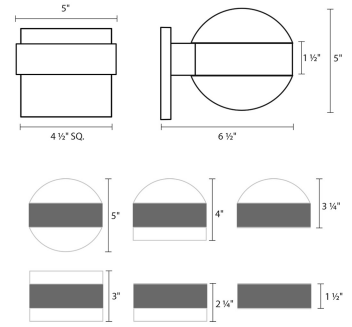

Project:

REALS Up/Down LED Sconce Spec Sheet

SKU: 7302.DL.DL.74-WL Learn more at:
<https://sonnemanlight.com/realS-up-2fdown-led-sconce>

Description: Consider the possibilities of the nearly unlimited opportunities to configure REALS sconces, with lenses and caps, for a variety of LED illuminating possibilities. Also available as a [Downlight Sconce](#), [Surface Mount](#), [Bollard](#), and [Double Bollard](#).

Type #:

Dimensions

Height:	5"
Width:	5"
Extends:	6.5"
Minimum Extension:	6.5"
Maximum Extension:	6.5"
Canopy/Backplate/Base Width:	4.5
Canopy/Backplate/Base Depth:	0.5
Canopy/Backplate/Base Height:	4.5

Electrical Specs

Installation

Installation:	Licensed electrician required
Installation Orientation:	Vertical

Shipping

Carton 1 L x W x H:	9" X 10" X 9"
Carton 1 Gross Weight:	5 LBS
Fixture Weight:	3

Shade

Lens Type:	Dome Lenses
Shade 1 Material:	Frosted White Polycarbonate
Shade 2 Material:	Frosted White Polycarbonate