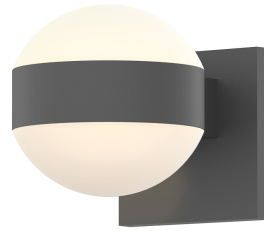

Project:

REALS Up/Down LED Sconce Spec Sheet

SKU: 7302.DL.DL.74-WL Learn more at:
<https://sonnemanlight.com/realS-up-2fdown-led-sconce>

Description: Consider the possibilities of the nearly unlimited opportunities to configure REALS sconces, with lenses and caps, for a variety of LED illuminating possibilities. Also available as a [Downlight Sconce](#), [Surface Mount](#), [Bollard](#), and [Double Bollard](#).

Type #:

Dimensions

Height:	5"
Width:	5"
Extends:	6.5"
Minimum Extension:	6.5"
Maximum Extension:	6.5"
Canopy/Backplate/Base Width:	4.5
Canopy/Backplate/Base Depth:	0.5
Canopy/Backplate/Base Height:	4.5

Electrical Specs

Installation

Installation:	Licensed electrician required
Installation Orientation:	Vertical

Shipping

Carton 1 L x W x H:	9" X 10" X 9"
Carton 1 Gross Weight:	5 LBS
Fixture Weight:	3

Shade

Lens Type:	Dome Lenses
Shade 1 Material:	Frosted White Polycarbonate
Shade 2 Material:	Frosted White Polycarbonate

Available Finishes

Available Finishes: Textured Bronze (.72), Textured Gray (.74), Textured White (.98)

General Listings

Features:	Wet Rated
Certification:	C-ETL-US
Color/Finish:	Textured Gray (.74)
Dark Sky Friendly:	N