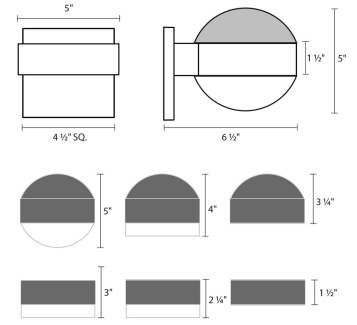

Project:

REALS Downlight LED Sconce Spec Sheet

SKU: 7300.PC.FH.98-WL Learn more at:
<https://sonnemanlight.com/real-downlight-led-sconce>

Description: Consider the possibilities of the nearly unlimited opportunities to configure REALS sconces, with lenses and caps, for a variety of LED illuminating possibilities. Also available as a [Up/Down Sconce](#), [Surface Mount](#), [Bollard](#), and [Double Bollard](#).

Type #:

Dimensions

Height:	2.5"
Width:	5"
Extends:	6.5"
Minimum Extension:	6.5"
Maximum Extension:	6.5"
Canopy/Backplate/Base Width:	4.5
Canopy/Backplate/Base Depth:	0.5
Canopy/Backplate/Base Height:	4.5

Installation

Installation:	Licensed electrician required
Installation Orientation:	Vertical

Shipping

Carton 1 L x W x H:	9" X 10" X 9"
Carton 1 Gross Weight:	4 LBS
Fixture Weight:	3

Shade

Lens Type:	Plate Cap and Clear Cylinder Lens
Shade 1 Material:	Clear Polycarbonate