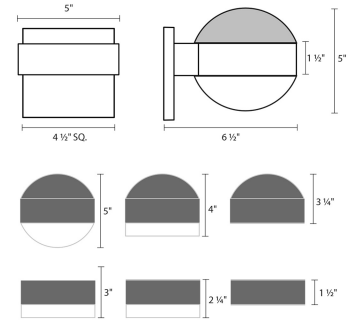

## Dimensions

Height:	2.5"
Width:	5"
Extends:	6.5"
Minimum Extension:	6.5"
Maximum Extension:	6.5"
Canopy/Backplate/Base Width:	4.5
Canopy/Backplate/Base Depth:	0.5
Canopy/Backplate/Base Height:	4.5

## Shipping

Carton 1 L x W x H:	9" X 10" X 9"
Carton 1 Gross Weight:	4 LBS
Fixture Weight:	3